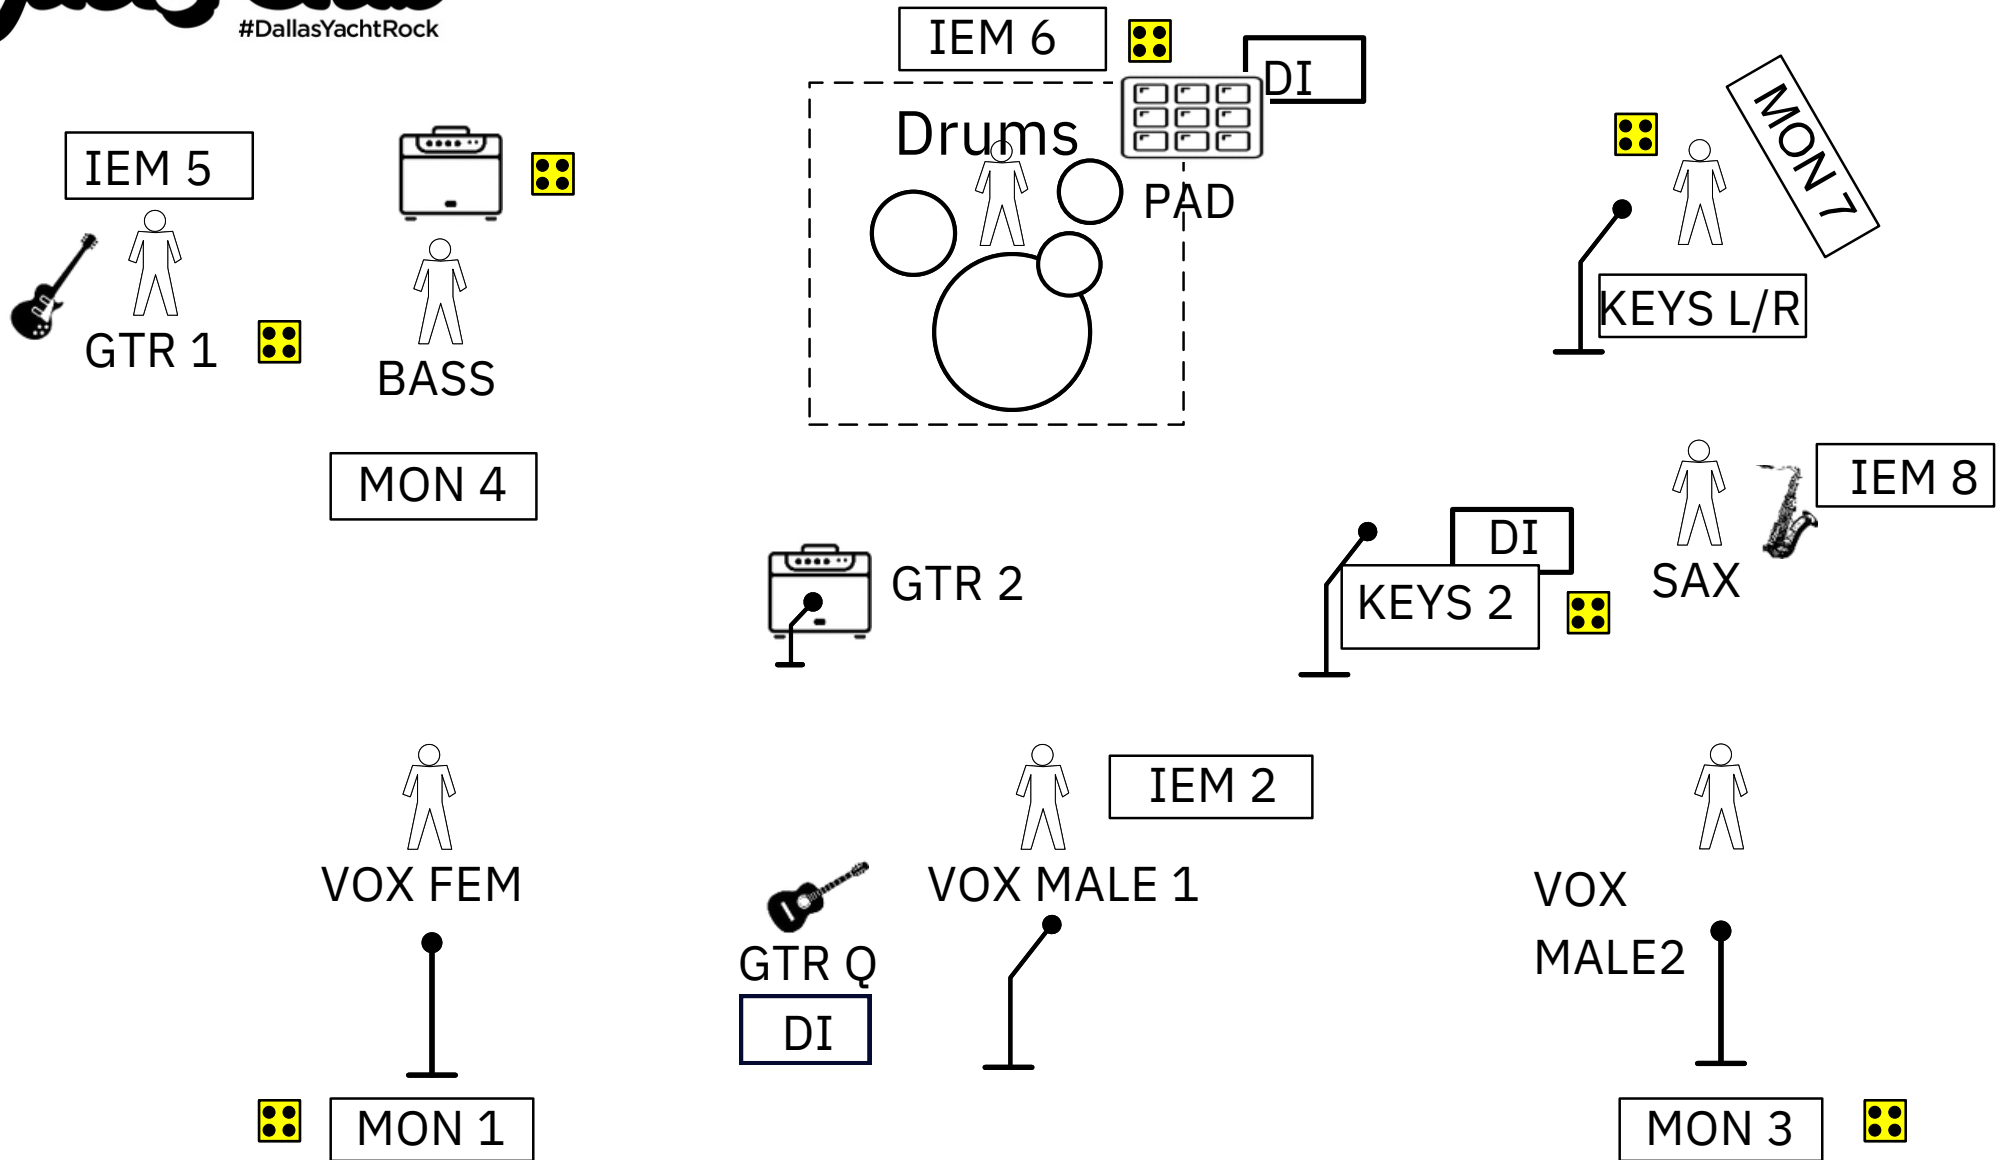

Champagne Yacht Club

#DallasYachtRock

STAGE PLOT

INPUT LIST

INPUT	
1	Kick
2	Snare
3	HiHat
4	Rack 1
5	Rack 2
6	Floor
7	Pad
8	Bass DI
9	SR Guitar XLR
10	C Guitar mic
11	C acoustic Di
12	C Keys Di
13	SL Keys L
14	SL Keys R
15	Sax L
16	Sax R
17	SR Vocal
18	C Vocal
19	SL Vocal
20	C Vocal (keys)
21	USL Vocal (keys)

RETURNS	TYPE
VOX FEM	Floor
VOX MALE 1	IEM
VOX MALE 2	Floor
BASS	Floor
GTR1	IEM
DRUMS	IEM
KEYS	Floor
SAX	IEM

**Champagne
Yacht Club**
#DallasYachtRock